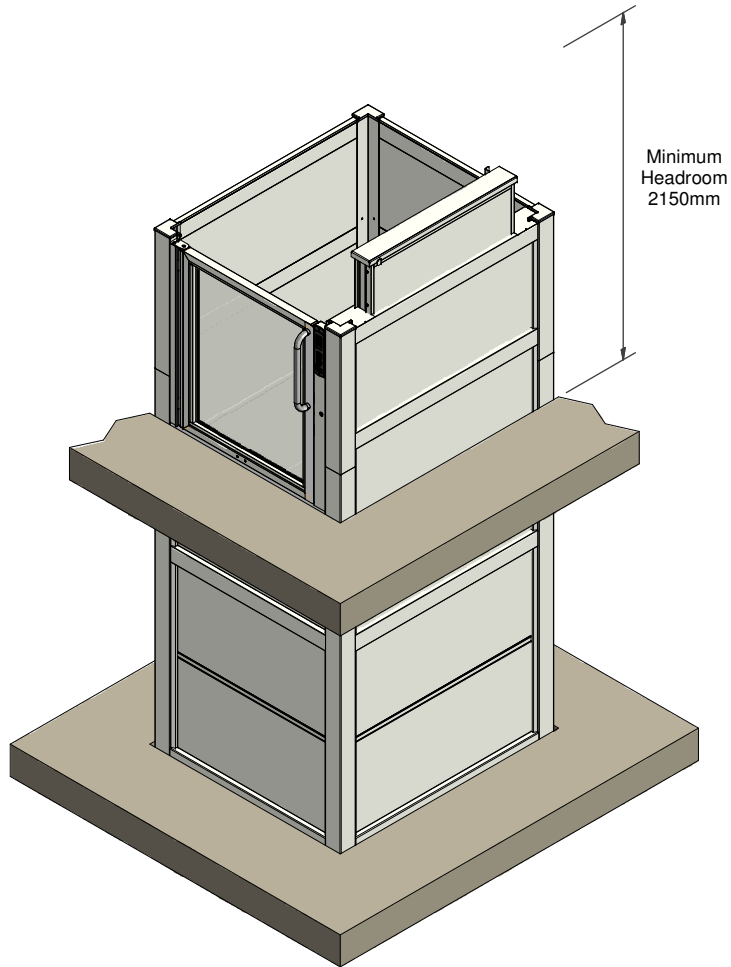

# Stannah

**Midilift GL**  
**Gate at Upper Level**  
(travel 300 to 3000mm)

**Midilift SL**  
**Door at Upper Level**  
(travel 300 to 7000mm)

2 Stage Ram with Pit	
Travel (FFL to FFL)	Headroom
300-3330mm	2405mm
3331-3630mm	2532mm
3631-3930mm	2709mm
3931-4230mm	2832mm
4231-4630mm	3032mm
4631-4930mm	3182mm

3 Stage Ram with Pit	
Travel (FFL to FFL)	Headroom
4001-4860mm	2485mm
4861-5360mm	2659mm
5361-5860mm	2838mm
5861-6360mm	2989mm
6361-7000mm	3188mm

Please contact us if a reduced headroom is required

**Waiver**