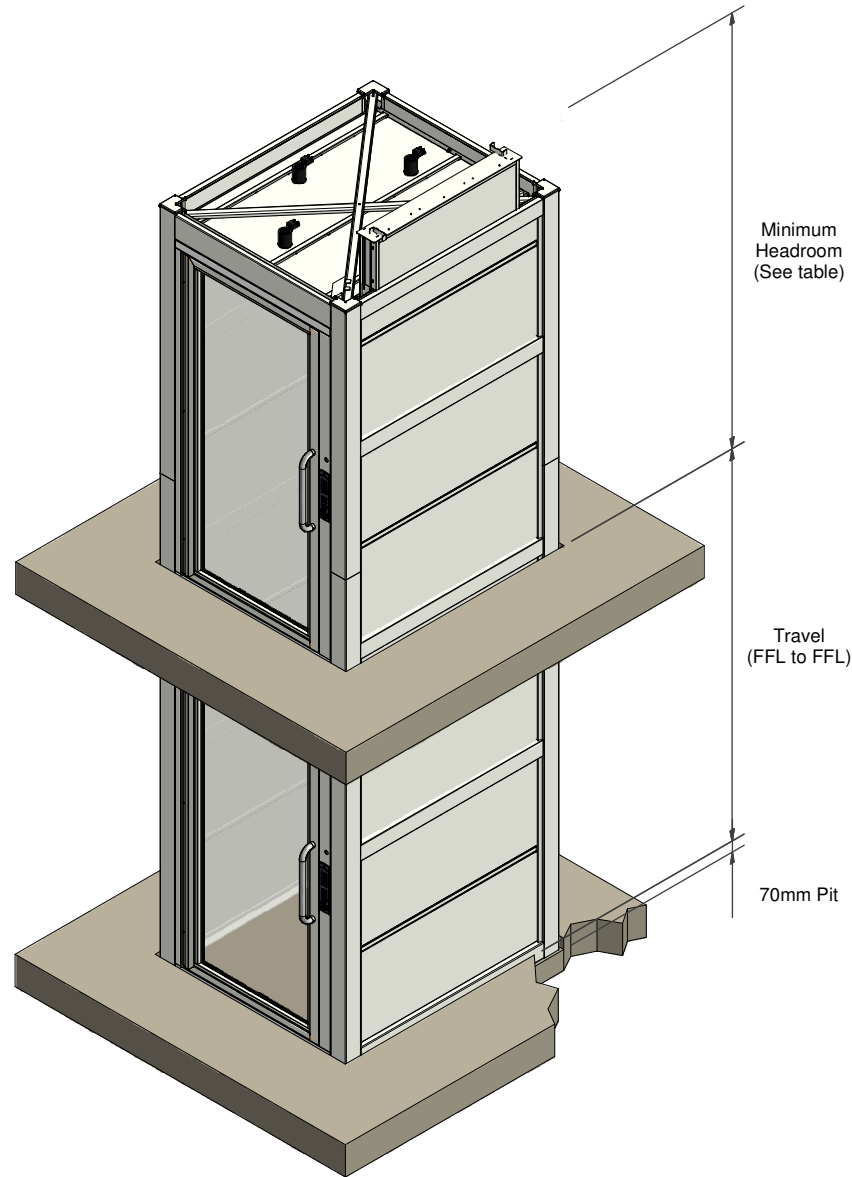

# Midilift GL and SL Headroom

# Stannah

**Midilift GL**  
**Gate at Upper Level**  
(travel 300 to 3000mm)

**Midilift SL**  
**Door at Upper Level**  
(travel 300 to 7000mm)

2 Stage Ram with Pit	
Travel (FFL to FFL)	Headroom
300-3330mm	2405mm
3331-3630mm	2532mm
3631-3930mm	2709mm
3931-4230mm	2832mm
4231-4630mm	3032mm
4631-4930mm	3182mm

3 Stage Ram with Pit	
Travel (FFL to FFL)	Headroom
4001-4860mm	2485mm
4861-5360mm	2659mm
5361-5860mm	2838mm
5861-6360mm	2989mm
6361-7000mm	3188mm

Please contact us if a reduced headroom is required

**Waiver**